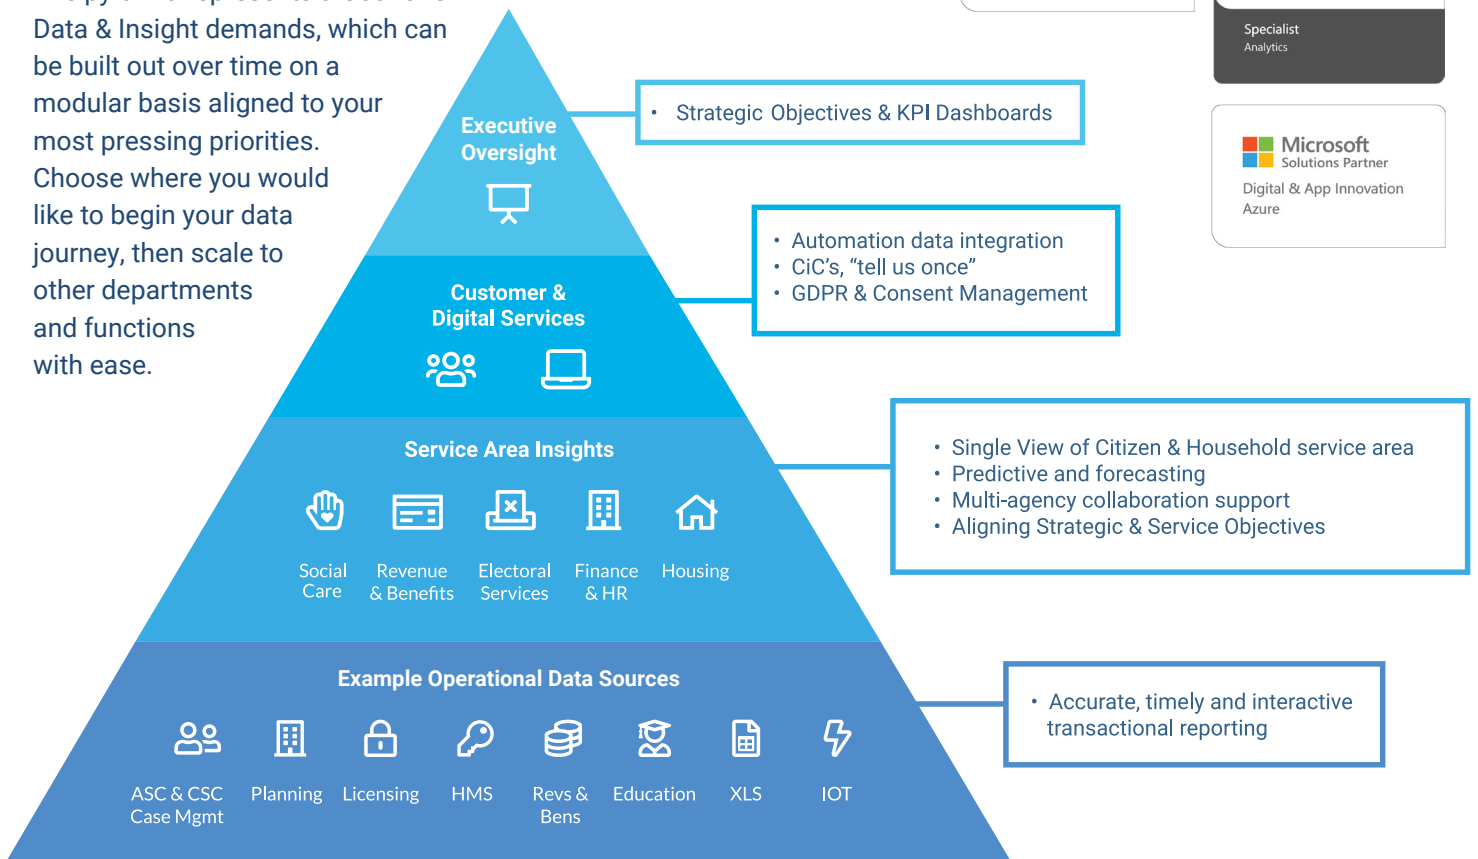

What's included

-  Data models supporting all key entities including: citizens and households, cases, calls, payments, complaints, entitlements, devices etc.
-  Integrate data from any source across the breadth of your authority, partners, or open data sources
-  Built in data quality and governance
-  Built-in security for sensitive data types
-  Training courses and skills transfer for all key roles
-  Relevant Power BI dashboards and reports
-  Application support for peace of mind
-  Full solution documentation

Why choose Simpson Associates Citizens Insight Accelerator for Local and Regional Government?

-  An end-to-end cloud based analytical solution that caters to all your data insight needs
-  Integrate your disconnected data assets
-  Address critical data quality issues and deliver a trusted single view of citizen and households
-  Automate manual reporting processes and deliver on-time insights
-  Rapid implementation - deliver your first insights in weeks
-  Relevant Power BI dashboards and reports
-  It's an approach that has been tried and trusted by other authorities
-  Skills transfer and training built in, allowing you to become self-sufficient

HM Government
G-Cloud
Supplier

 **Microsoft**
Solutions Partner
Infrastructure
Azure

 **Microsoft**
Solutions Partner
Digital & App Innovation
Azure

 **Microsoft**
Solutions Partner
Data & AI
Azure
Specialist
Analytics

You decide where to begin your Data Journey

The pyramid represents a Council's Data & Insight demands, which can be built out over time on a modular basis aligned to your most pressing priorities. Choose where you would like to begin your data journey, then scale to other departments and functions with ease.