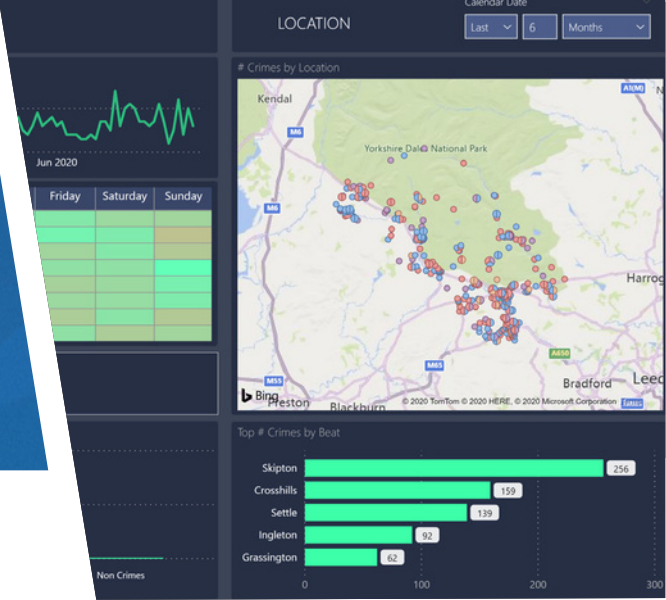

Data consolidation into a single repository not only ensures quality and accuracy for analytics and new technology; it enables easy and secure data sharing with other forces and agencies, at a time when collaboration is needed more than ever. But for many forces, often the biggest question is where to begin?

We have been helping the Police sector with their data requirements for many years, and with our extensive knowledge and experience within the sector, we have developed the Data Analytics Accelerator for Policing - a packaged solution to accelerate your adoption of analytics.

Testimonial:

“We chose Simpson Associates to help implement a new reporting solution for us, because of their expert knowledge within the Police sector and their Gold Partner Status with Microsoft.

They communicate clearly and follow through on their promises. They also proved to be very flexible in their approach, providing additional support for critical issues that we needed help to resolve. We wouldn't hesitate in recommending Simpson Associates to other Police Forces in the UK.”

Tina Shannon

IT Programme Manager, Cheshire Constabulary